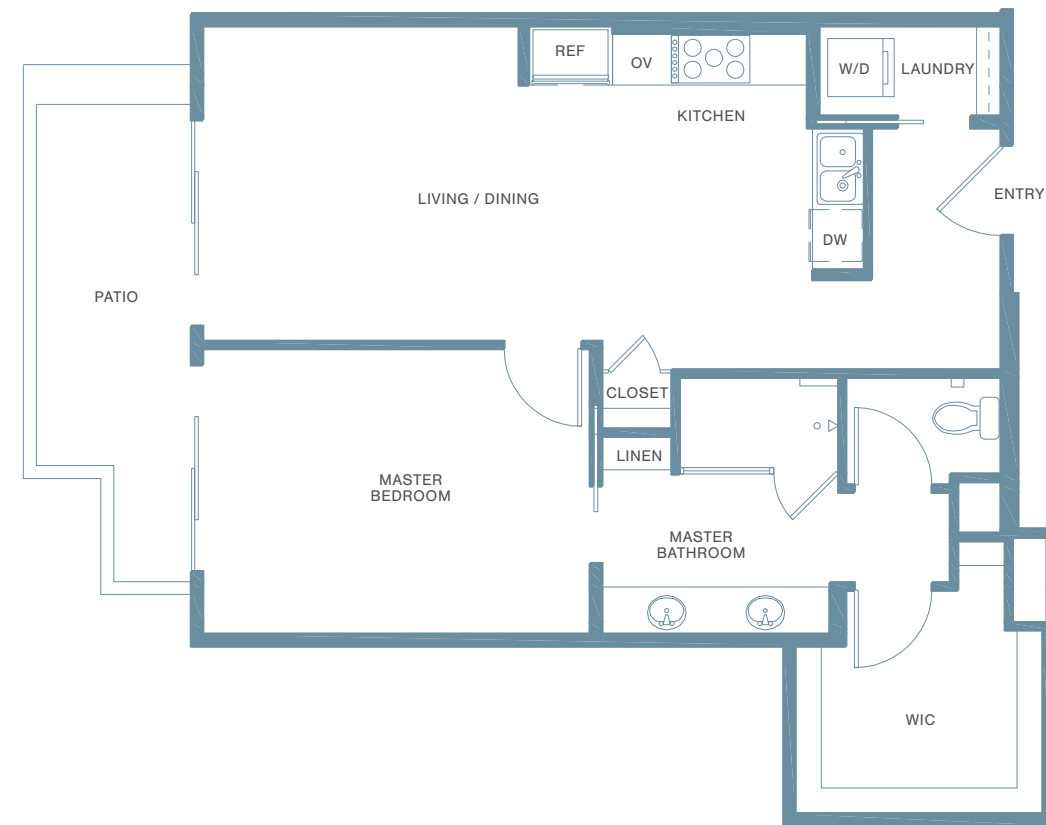

# Residence 113

FLAT - 1AX  
1 BEDROOM, 1 BATHROOM  
862 SQFT

*The Ainsley*

THE MELROSE COLLECTION

FIRST LEVEL

[theainsleyla.com](http://theainsleyla.com)

728 N SWEETZER AVENUE, LOS ANGELES, CA 90069 • 310-299-6449