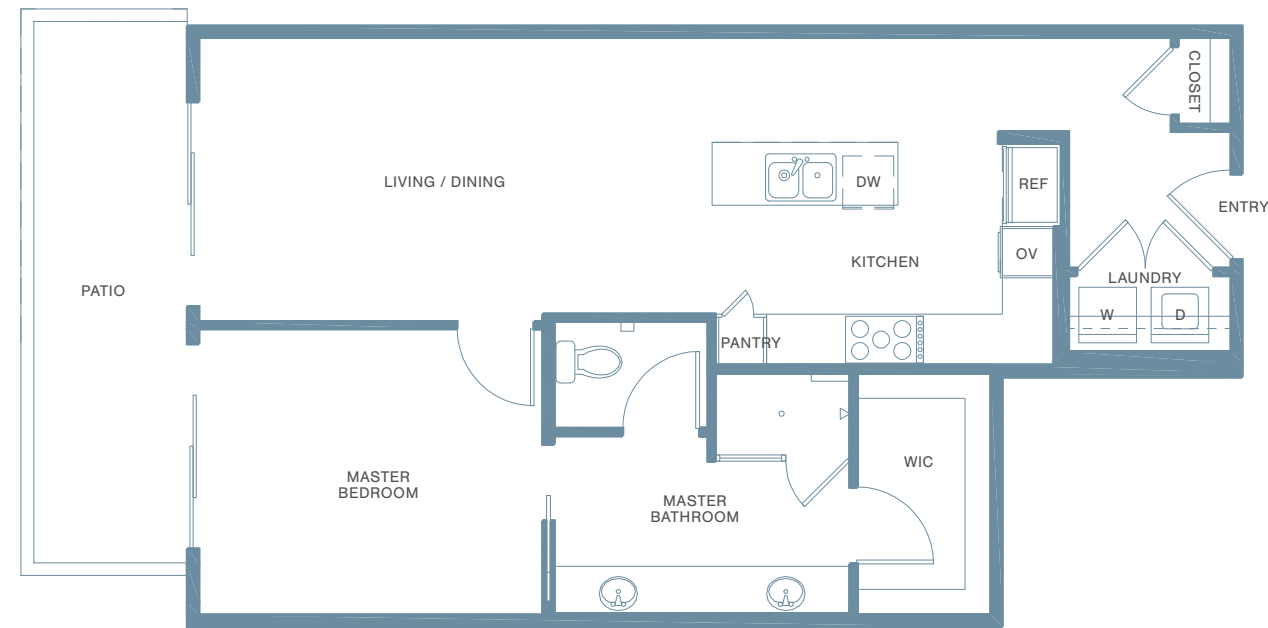

# Residence 114

FLAT - 1A  
1 BEDROOM, 1 BATHROOM  
872 SQFT

*The Ainsley*

THE MELROSE COLLECTION

FIRST LEVEL

[theainsleyla.com](http://theainsleyla.com)

728 N SWEETZER AVENUE, LOS ANGELES, CA 90069 • 310-299-6449