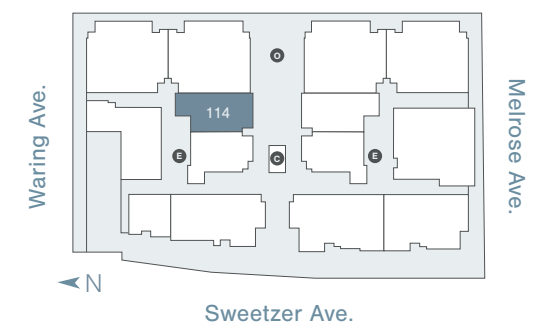

E Elevator   **C** Concierge Services   **O** Open-Air Courtyard