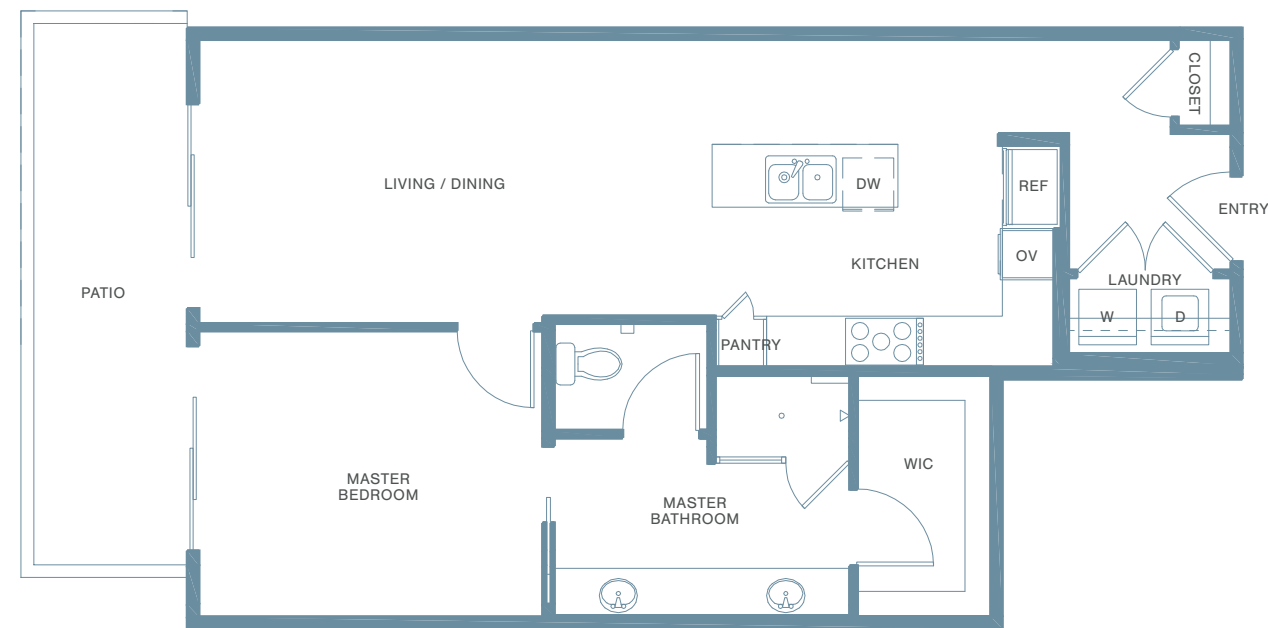

# Residence 114

FLAT - 1A  
1 BEDROOM, 1 BATHROOM  
872 SQFT

*The Ainsley*

THE MELROSE COLLECTION

FIRST LEVEL

[theainsleyla.com](http://theainsleyla.com)

728 N SWEETZER AVENUE, LOS ANGELES, CA 90069 • 310-299-6449